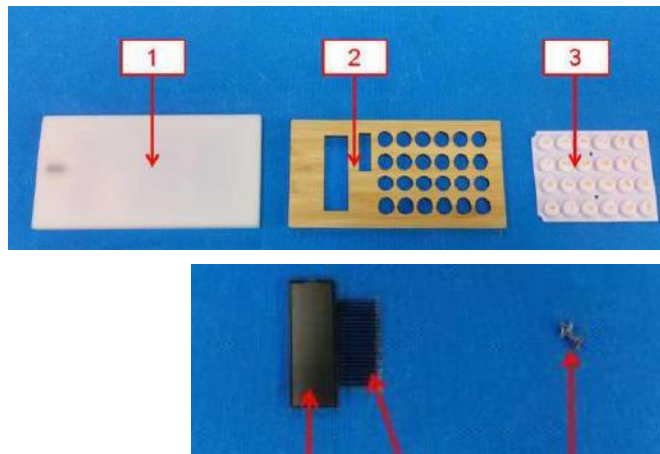

Sustainability Declaration

midocean's Management is aware of its responsibility to further develop not only a socially responsible business, but also a sustainable one, with care for the environment.

We strive to achieve sustainable development in every aspect, and to achieve economic growth whilst minimising our impact on the environment and our natural resources.

We focus strongly on expanding the range of sustainable products. Therefore, we assembled 'Sustainable Choice' collection, a growing range of sustainable & conscious gifts made of natural, renewable, recyclable or recycled materials.

We want our customers to recognize our sustainable products and understand why the item is sustainable, this will then allow an conscious choice when selecting a product from our collection.

Item number
MO6215

Item description

8 digit calculator dual power in ABS with bamboo case. 1 cell battery (LR1131) included.

Material content

Part	Component description	Position	Material	Weight Percentage
1	Bottom Shell	Outside	Acrylonitril-butadien-styreen (ABS)	25,00%
2	Front Shell	Outside	Bamboo	35,00%
3	Key Pad	-	Amorphous Silica	10,00%
4	Screw	Outside	Iron with nickel plating	1,00%
5	Display	-	Glass	3,00%
6	Printed Circuit Board (PCB)	Internal	-	26,00%
			Total	100,00%