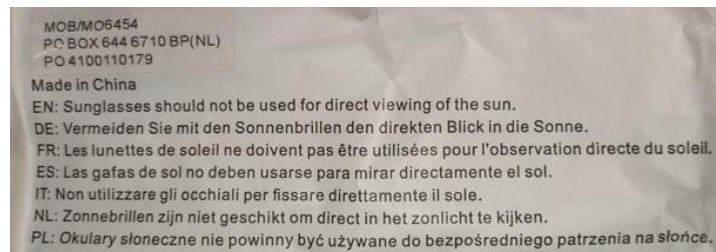

# EU Declaration of Conformity (DOC)

Company name: *Mid Ocean Brands BV (MOB)*  
Postal address: *PO BOX 644*  
Postcode and City: *6718 XZ Ede (NL)*  
Telephone number: *0031 (0)342 426992*  
E-mail address: *DOC@reclamond.com*

**We declare that DOC issued under our sole responsibility and belongs to the following product:**

Product: *Full bamboo sunglasses with coloured mirrored lenses presented in a bamboo case*  
Type: *PPE type Sunglasses, Category 3*  
Batch: *PO: 4100110179*  
Item number: *MO6454*

**Object of the declaration** (identification of apparatus allowing traceability; it may include a colour image of sufficient clarity where necessary for the identification of the apparatus):

**The object of the declaration described above is in conformity with the relevant Union harmonization legislation: PPE EU Regulation 2016/425**